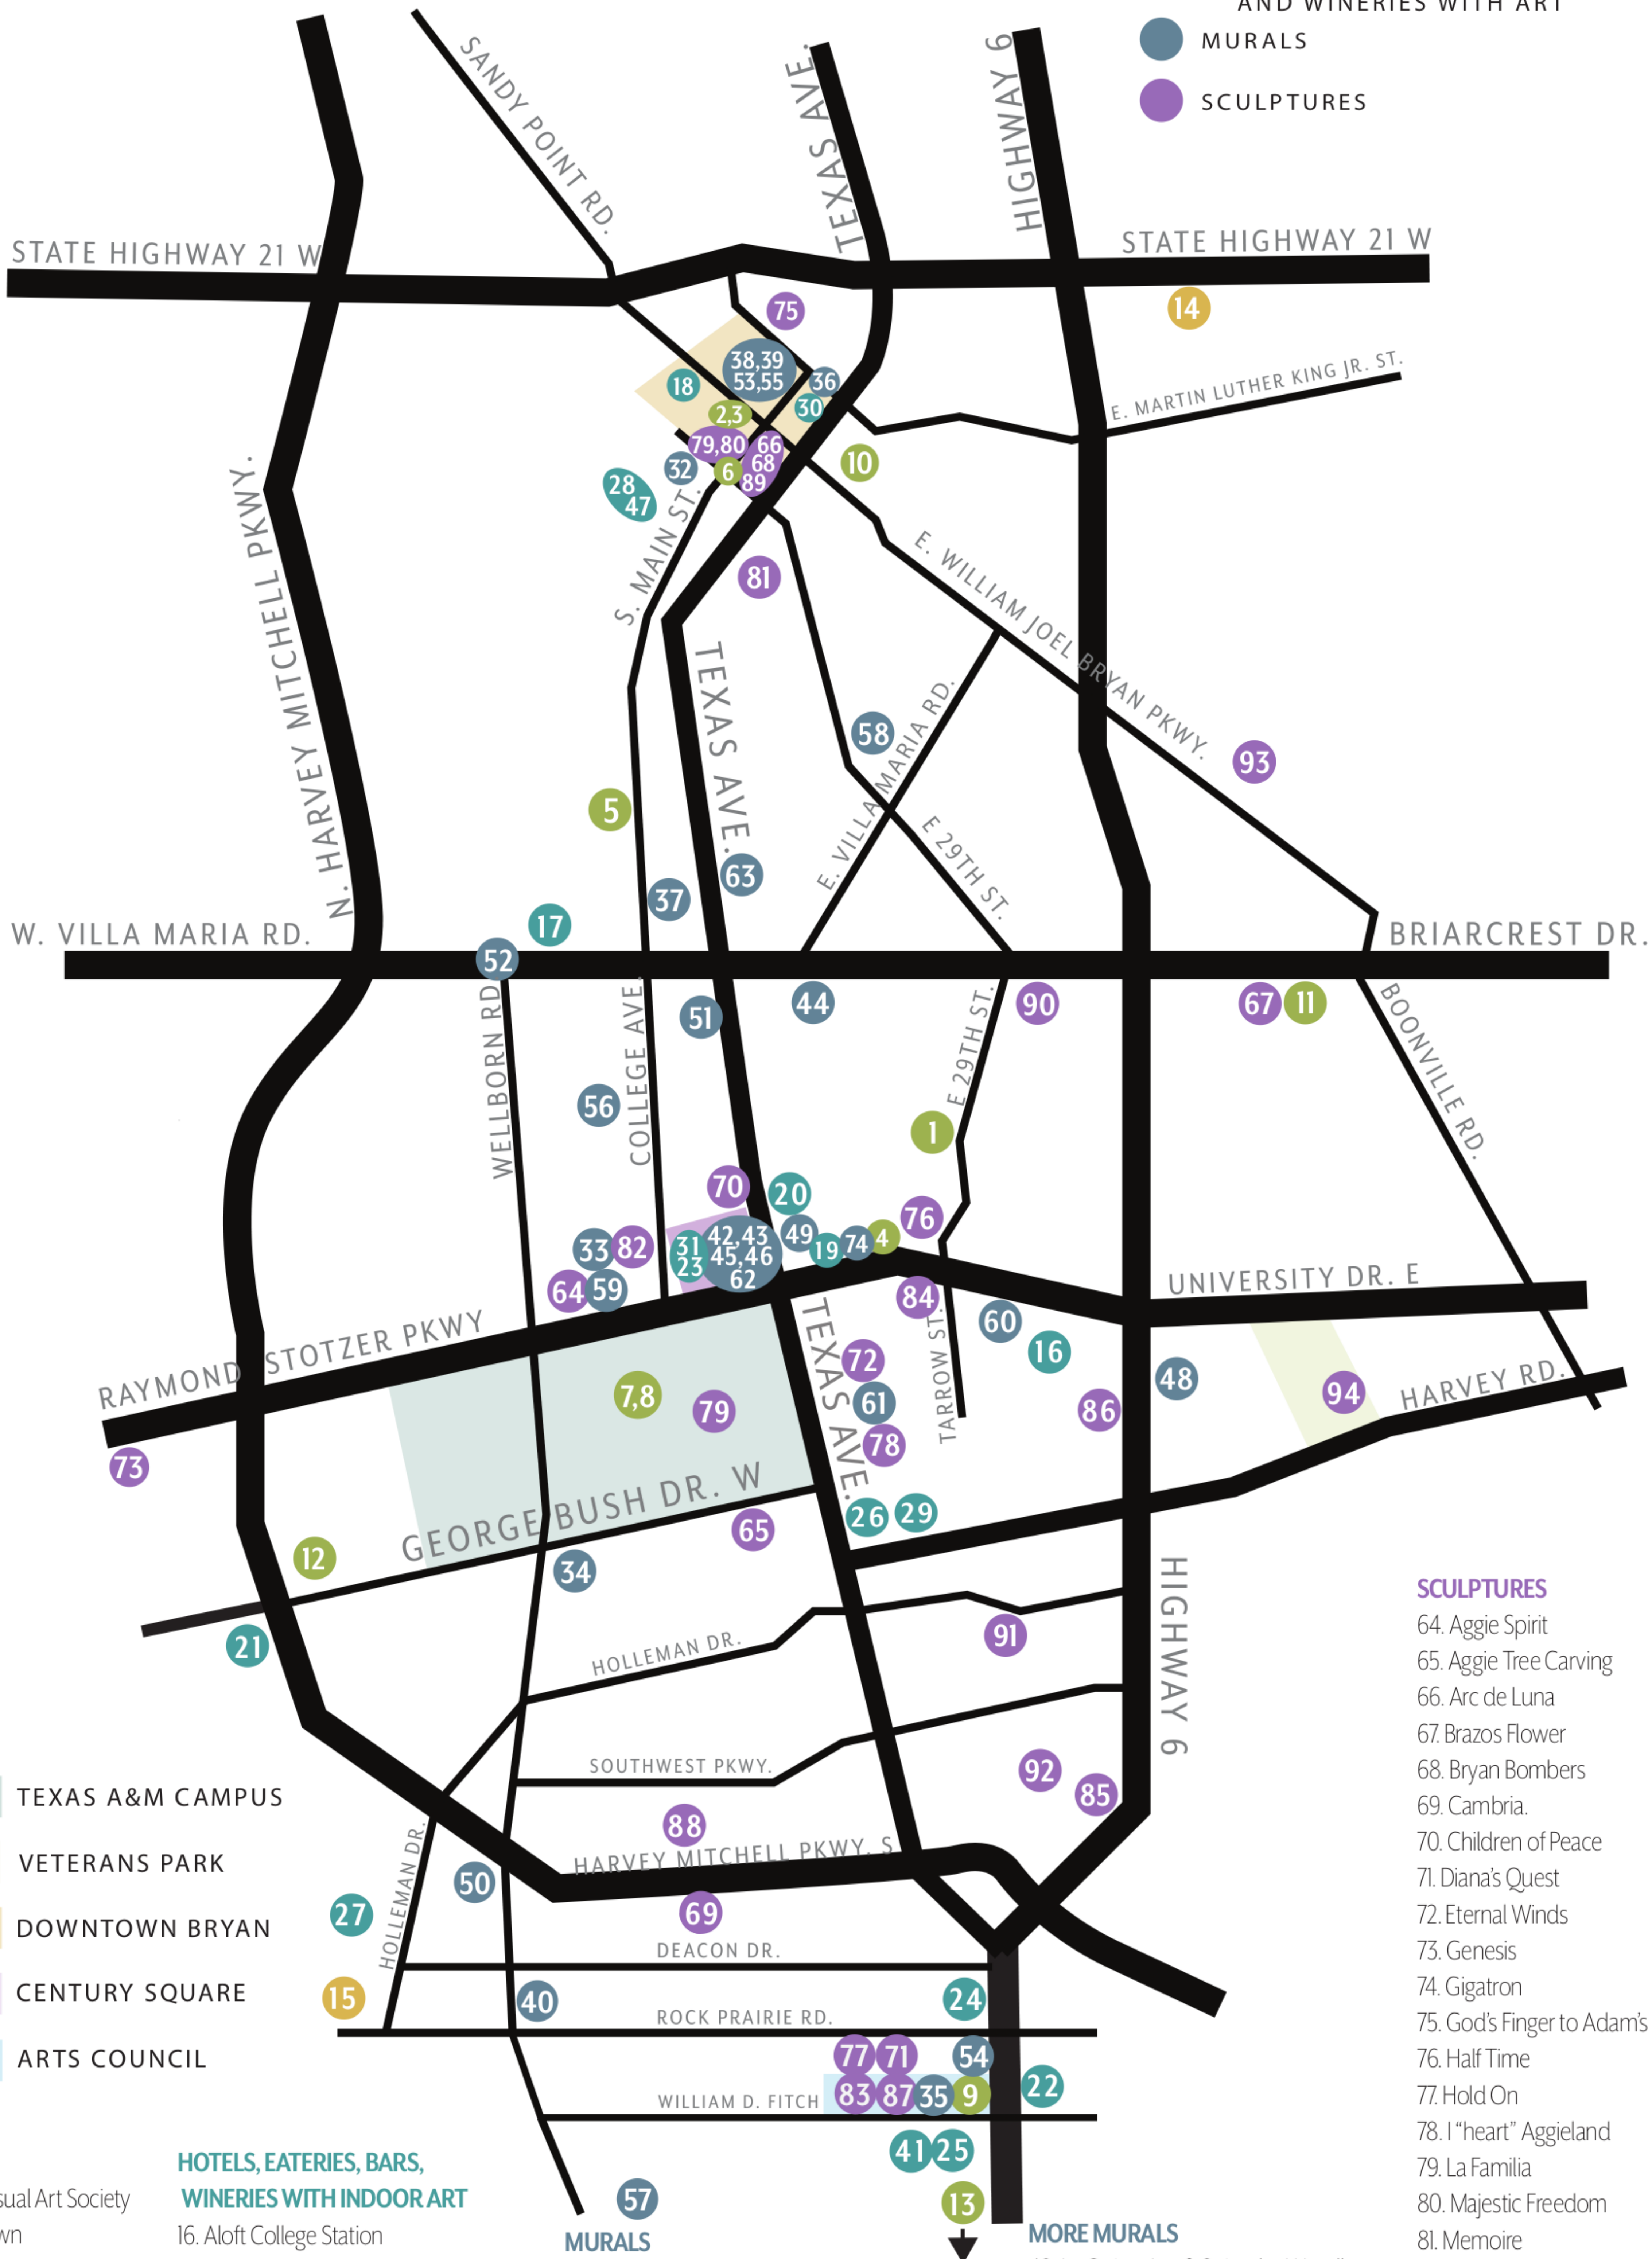

AGGIELAND ART TRAIL

KEY

- GALLERIES & MUSEUMS
- POTTERY
- HOTELS, EATERIES, CAFES, BARS, AND WINERIES WITH ART
- MURALS
- SCULPTURES

All detailed maps and information can be downloaded from our website.

AggelandArtTrail.com

MURALS

32. 31st Street Murals
33. A&M United Methodist Church Annex
34. Aggeland Outfitters Southgate
35. Arts Council mural
36. Blackwater Draw Brewery Company
37. Brazos Printing Company
38. Caffé Capri
39. Casa Rodriguez Mexican Restaurant
40. Cowboys/Cowgirls Motifs
41. Downtown Uncorked Winebar
42. Galleria Spa Salon Boutique
43. Hopdoddy Burger Bar
44. JJs Snowcones
45. Juanita's Tex Mex Cantina
46. Kendra Scott
47. KinderHill Brew Lab

MORE MURALS

48. La Quinta Inn & Suites by Wyndham
49. Legacy Tattoo Lounge
50. Legacy Tattoo Lounge South
51. Planet K B/CS
52. Railroad Bridge Mosaics
53. StageCenter Community Theater
54. Stella Southern Café
55. Taco Crave
56. The BEE Community
57. The Nest Bed.Breakfast.Spa
58. The Station on 29th
59. Texas Aggeland Bookstore
60. The Toasted Yolk
61. University Flowers
62. West Texas Mural
63. What's the Buzz Specialty Coffee

SCULPTURES

64. Aggie Spirit
65. Aggie Tree Carving
66. Arc de Luna
67. Brazos Flower
68. Bryan Bombers
69. Cambria.
70. Children of Peace
71. Diana's Quest
72. Eternal Winds
73. Genesis
74. Gigatron
75. God's Finger to Adam's
76. Half Time
77. Hold On
78. I "heart" Aggeland
79. La Familia
80. Majestic Freedom
81. Memoire
82. Our Lady of Victory
83. Petunia
84. Service with Courage
85. Sky Cutter
86. Staking the Claim
87. The Big Square Deal
88. Tiger Pride
89. Treasured Moments
90. Viking Spirit
91. Wildemess Awakened
92. Xiggerotts
93. Boonville Heritage Park (4 statues)
94. Brazos Valley Veterans Memorial (18+ sculptures)
94. Texas A&M University (38 sculptures)